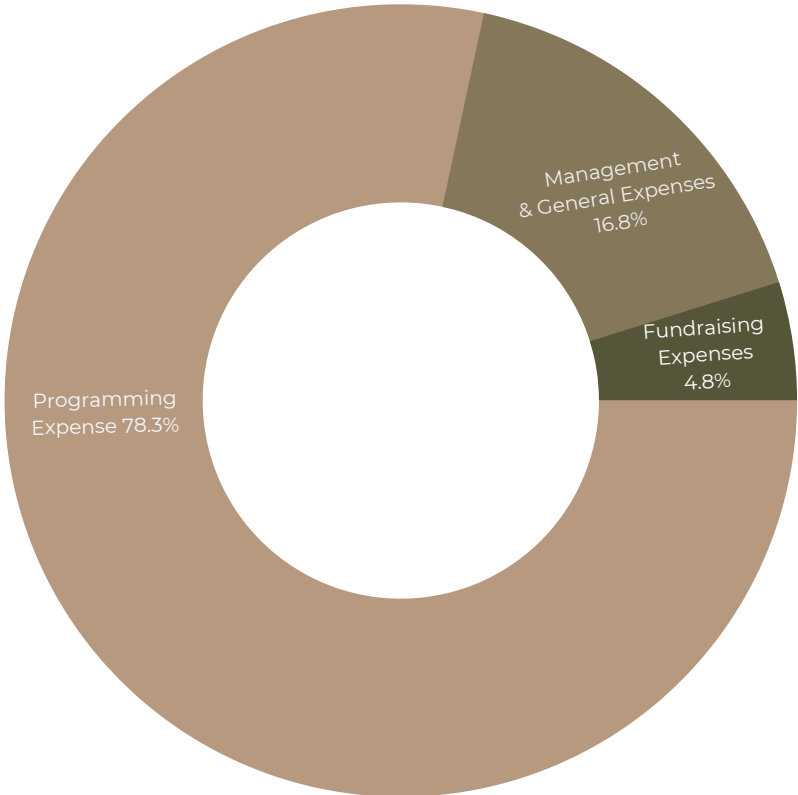

Expenses

Fundraising Expenses	$19,994
Management & General Expenses	$69,479
Programming Expenses	$324,071
Total	$413,544