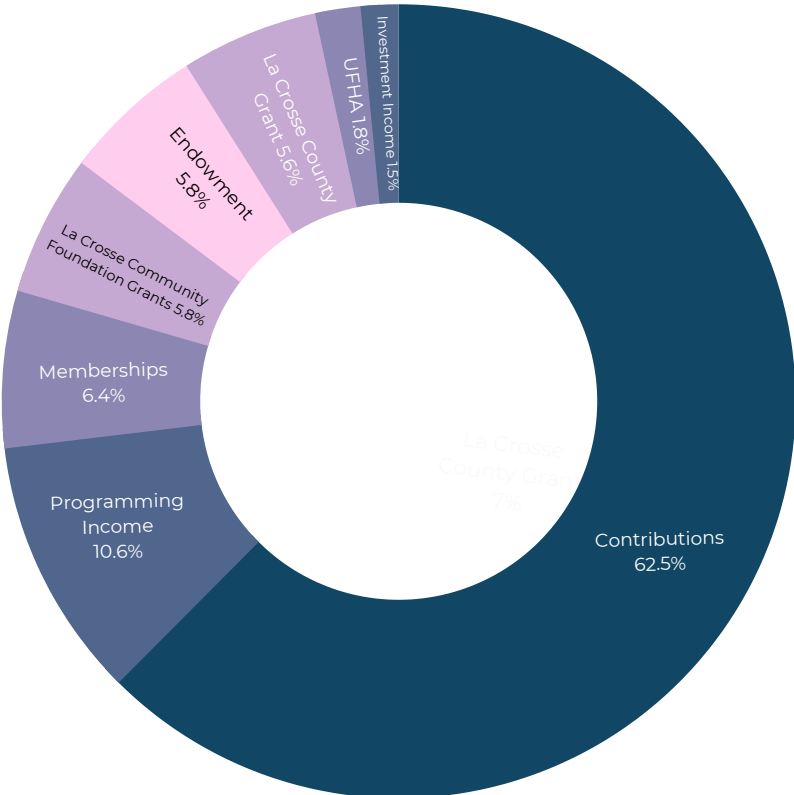

Financial Report

January 1-December 31, 2021

Support & Revenue

Investment Income	$4,993
UFAH	$6,002
La Crosse County Grant	$18,163
Endowment	$18,700
La Crosse Community Foundation Grants	$18,700
Memberships	$20,767
Programming Income	$34,538
Contributions	$202,767
Total	$324,630